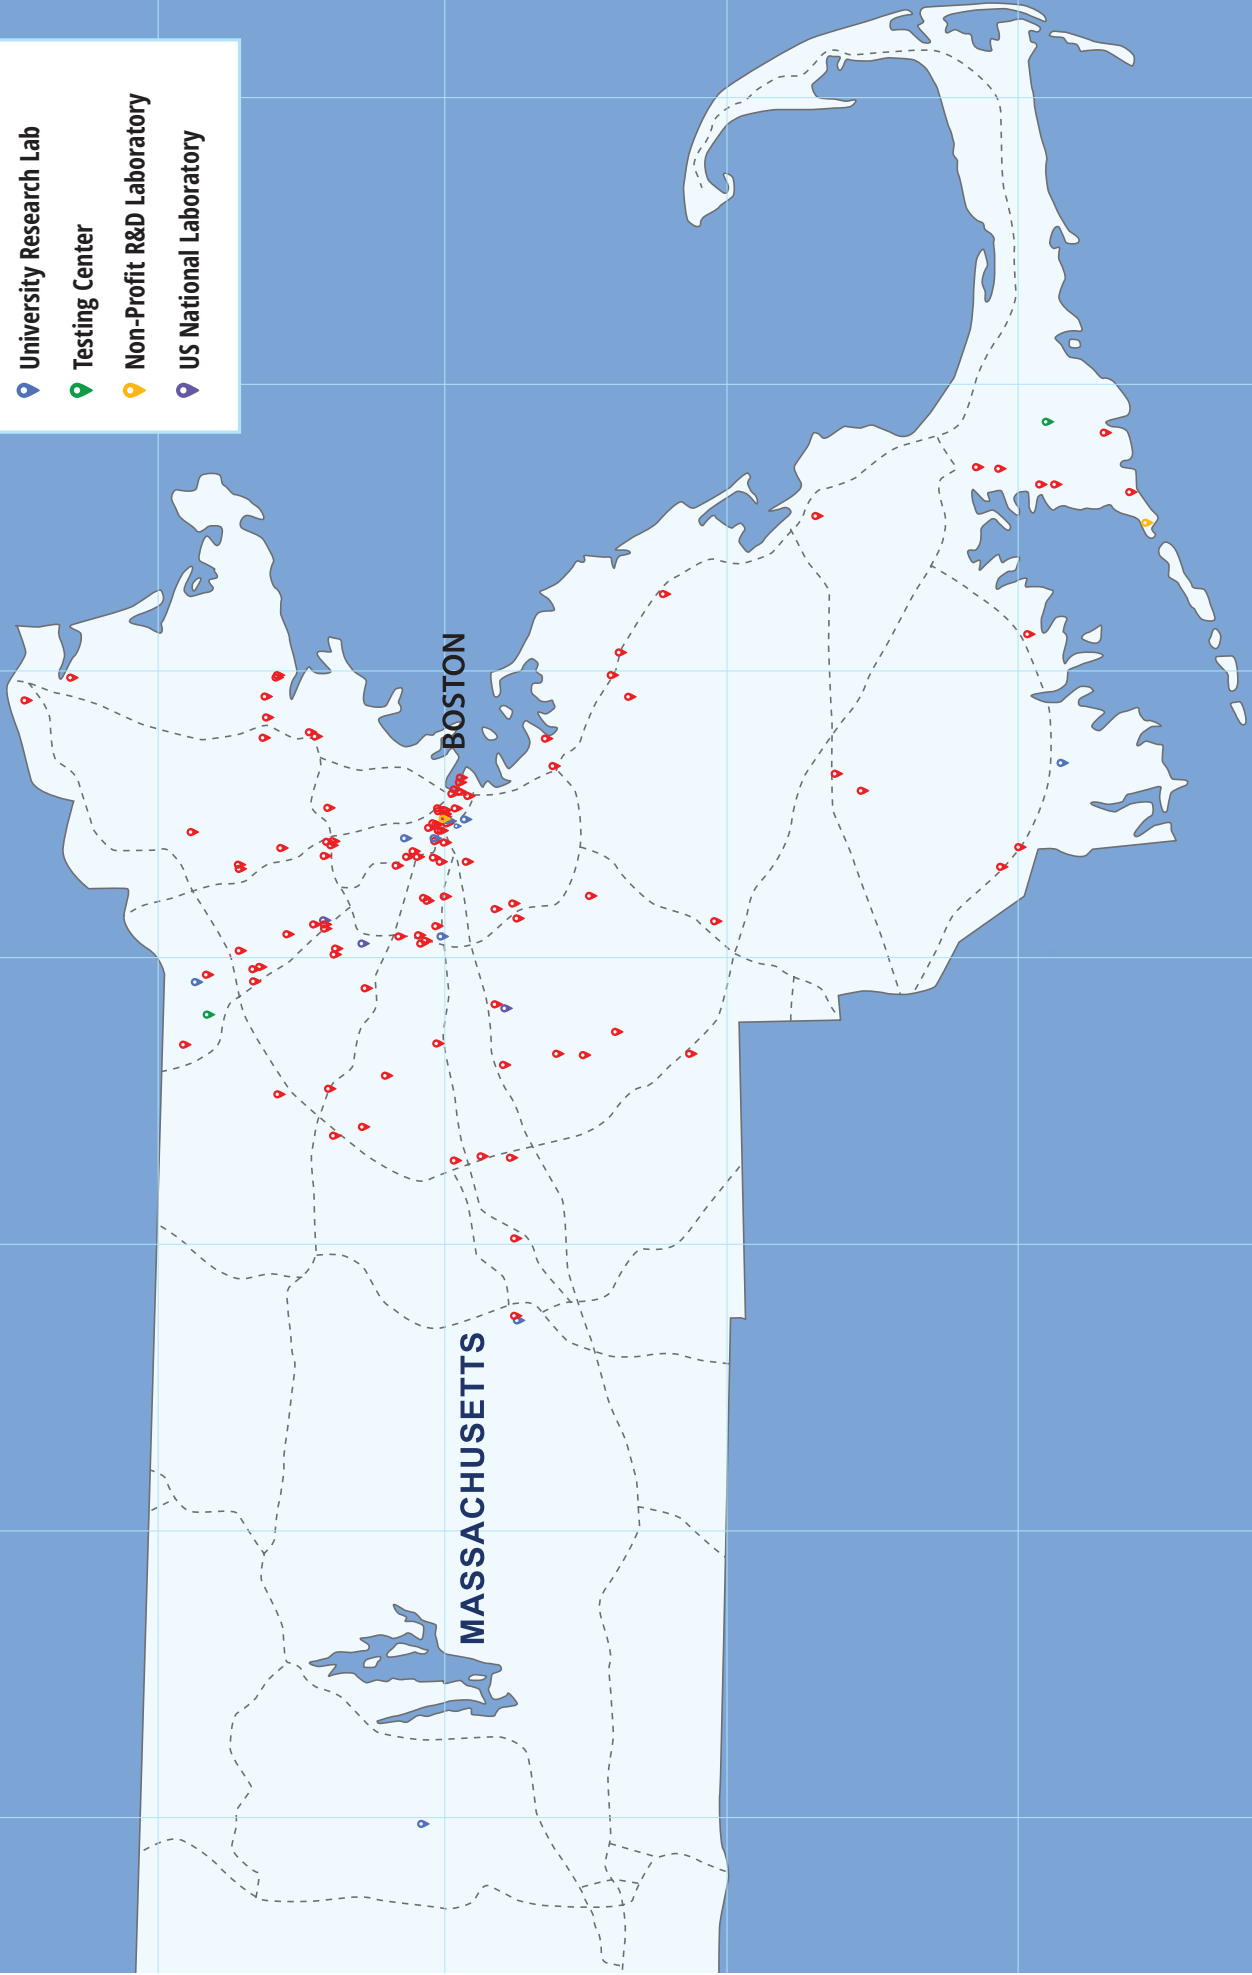

- Company
- University Research Lab
- Testing Center
- Non-Profit R&D Laboratory
- US National Laboratory